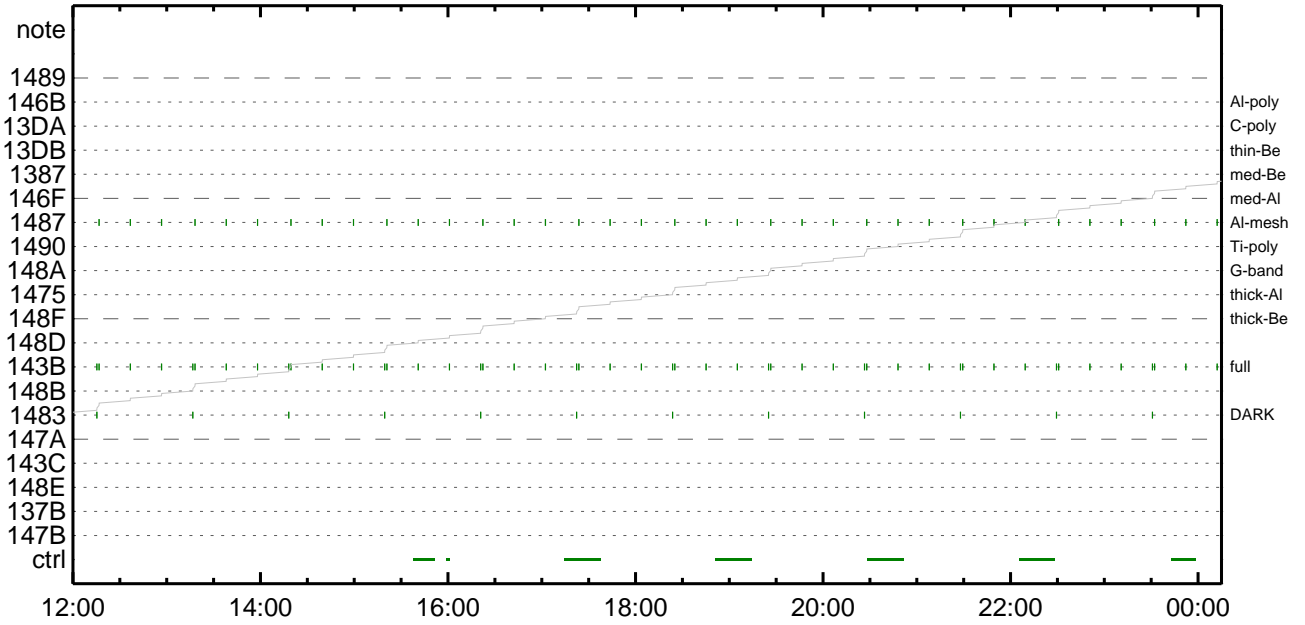

CMDI #0597 2007/12/28