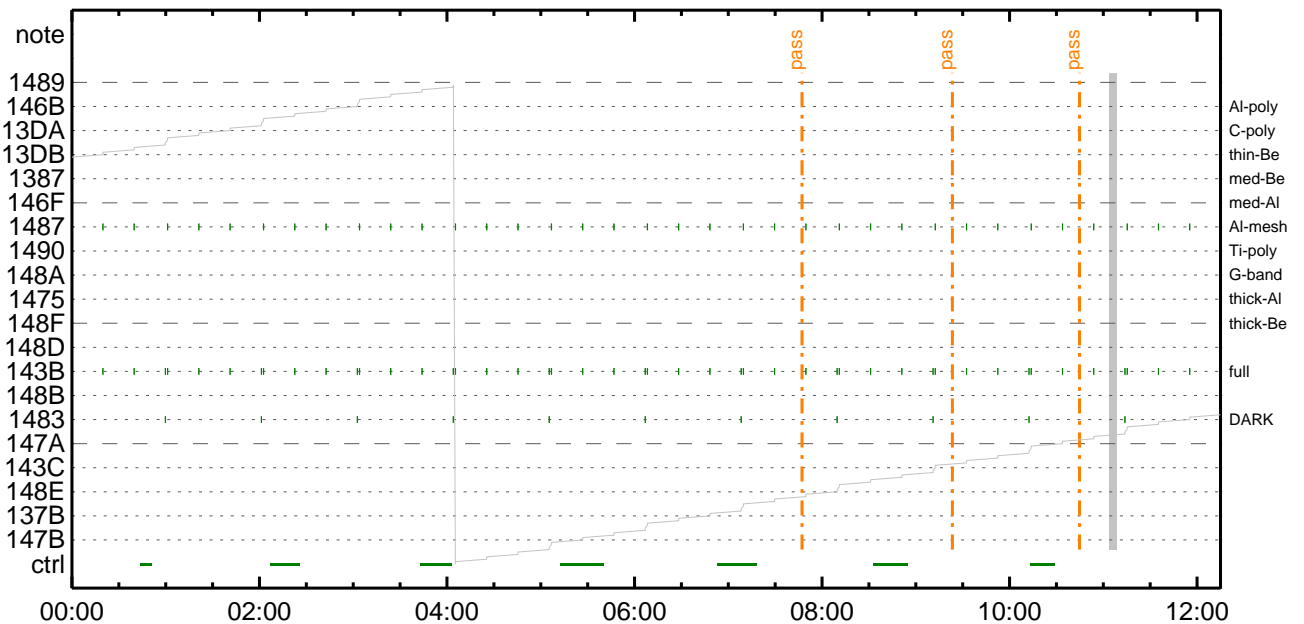

CMDI #0597 2007/12/28