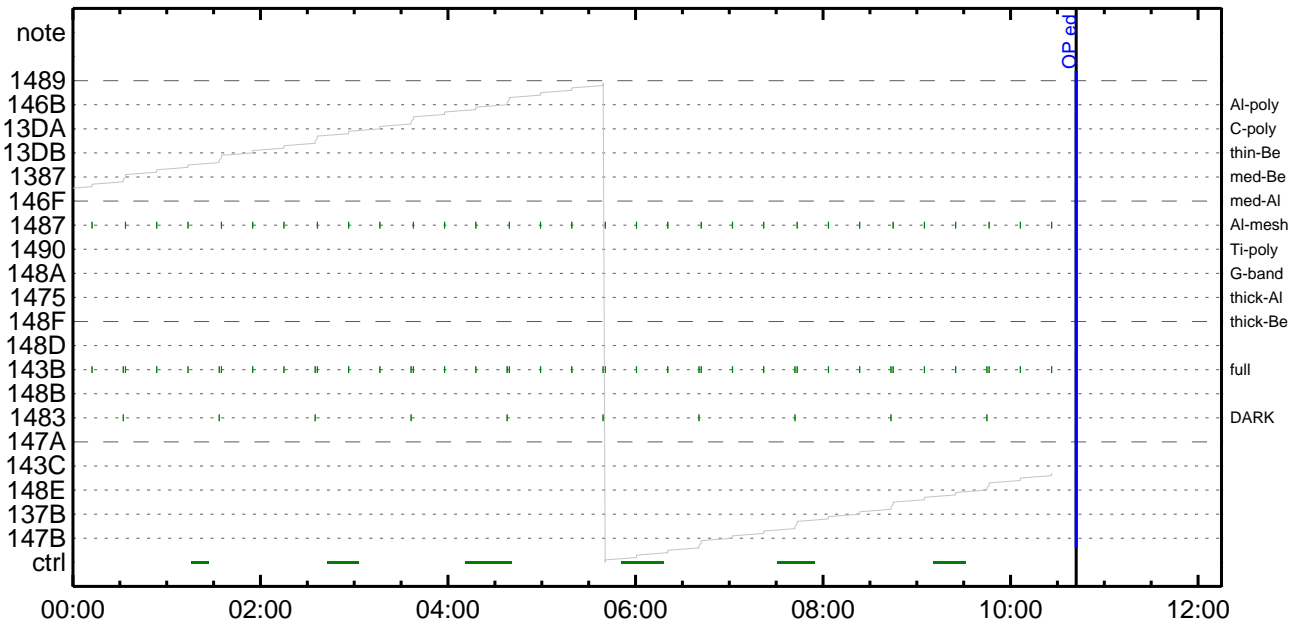

CMDI #0597 2007/12/29