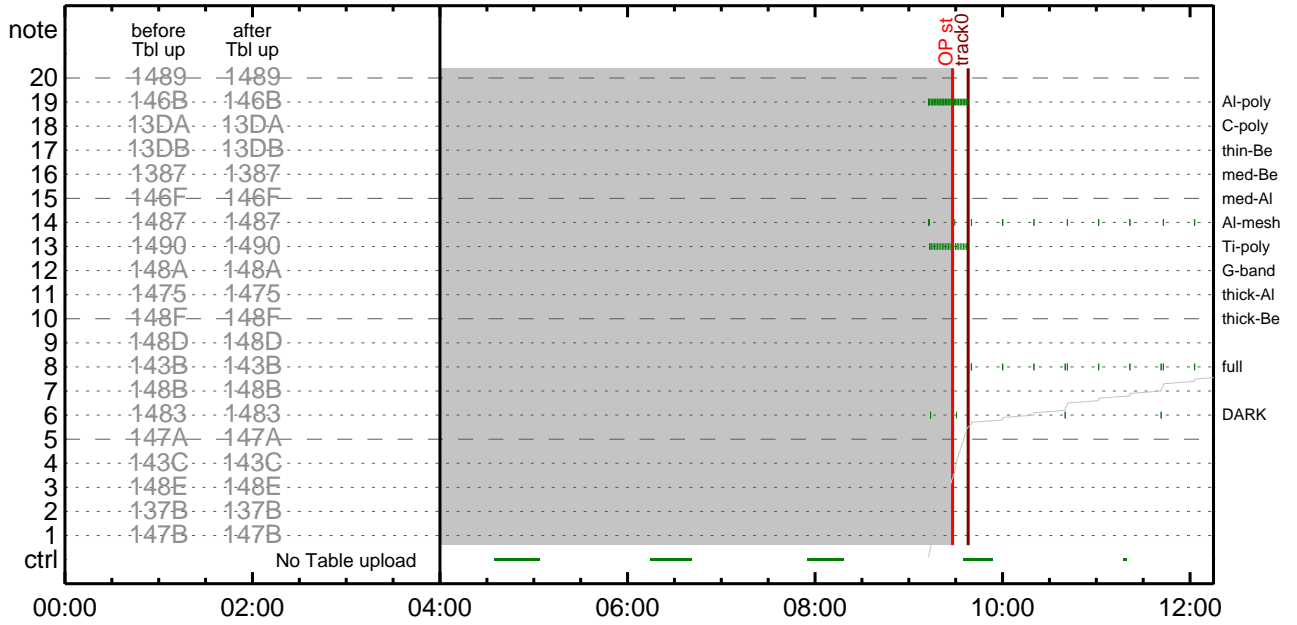

CMDI #0597 2007/12/27