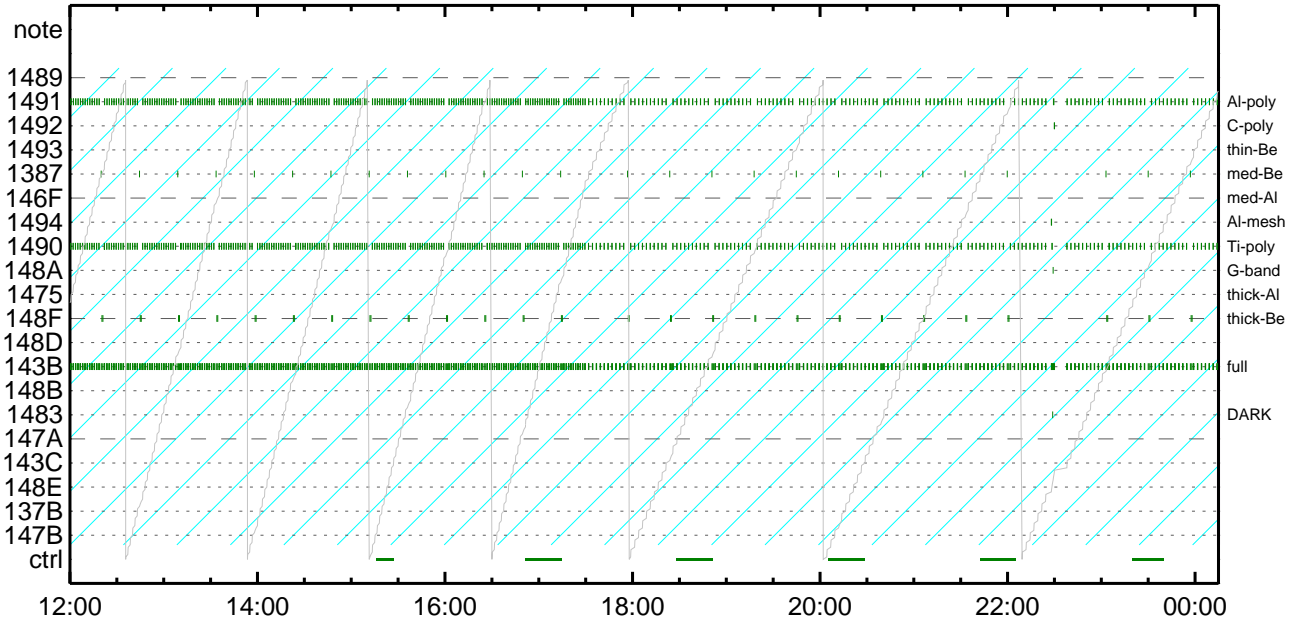

CMDI #0608 2007/12/30