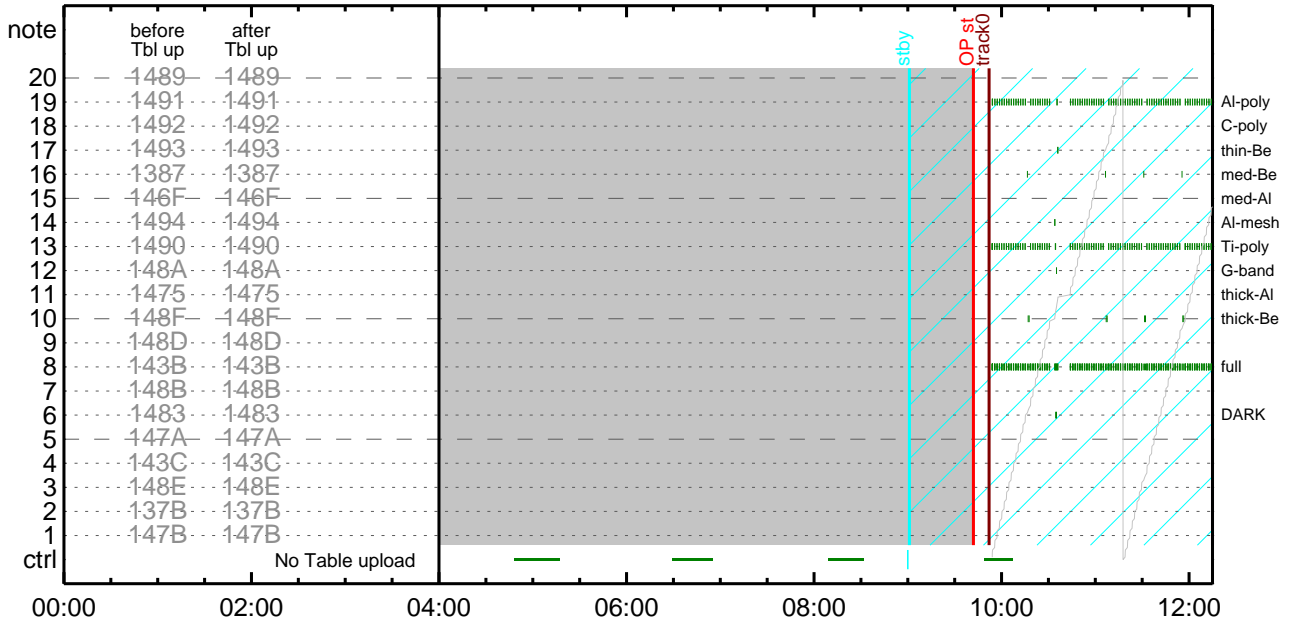

CMDI #0608 2007/12/30