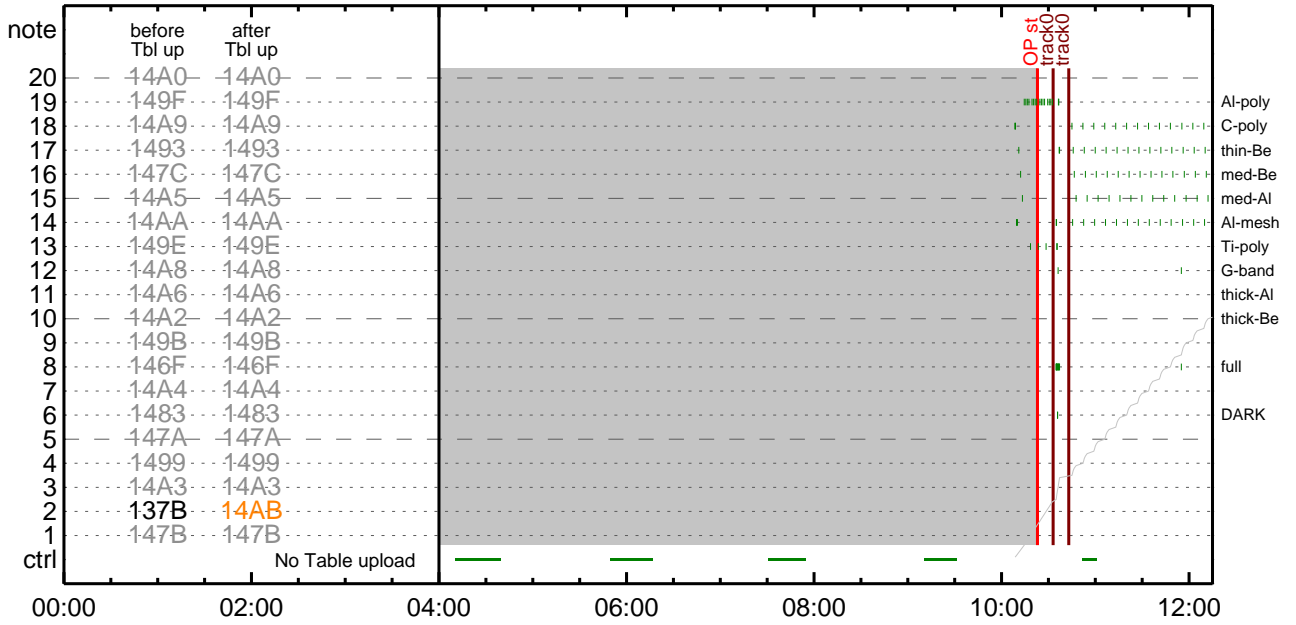

CMDI #0664 2008/01/19