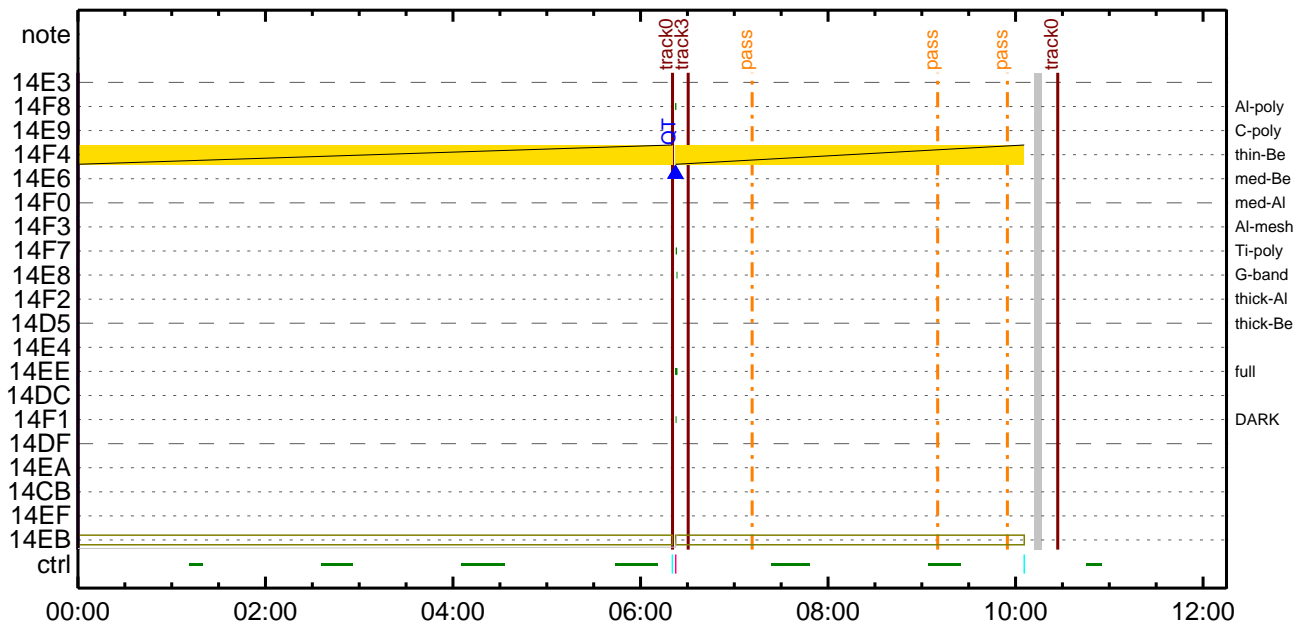

XRT Timeline to be uploaded on 2008/03/13

Period: 2008/03/13 10:31:00 - 2008/03/18 08:25:00

* * * * *

Normal mode

* * * * *

XOB #14F4: QS Synoptic Q90 2x2 - Al/poly(2048/8192) + Dark cal(2048) + Ti-poly(4096/16384ms) + G-band(16)												
Term	Pointing (x, y)		Comment									
03/13 18:04:00 - 03/14 06:20:24	Fixed (0.0, 0.0)	synoptic, shifted 2.0 min									
03/14 06:22:30 - 03/14 10:05:35	Fixed (0.0, 0.0)	synoptic, shifted 20.5 min									
PROG= 17 1-time(s)												
└─ Subr= 1 1-time(s) 2.0sec												
└─ Seqn= 16 1-time(s) 2.0sec												
└─ Al-poly/Open Al-poly/thick-Al close Safe Norm 2.00s Obs 2x2 2048x2048 (1024, 1024) 30% 0 0 2.0sec												
└─ Al-poly/Open Al-poly/thick-Al close Safe Norm 8.00s Obs 2x2 2048x2048 (1024, 1024) 30% 0 0 2.0sec												
└─ Seqn= 26 1-time(s) 2.0sec												
└─ Al-poly/Open Al-poly/Open close Safe Dark 1.00s Obs 2x2 2048x2048 (1024, 1024) 30% 0 0 2.0sec												
└─ Seqn= 93 1-time(s) 2.0sec												
└─ Open/Ti-poly Open/thick-Al close Safe Norm 4.00s Obs 2x2 2048x2048 (1024, 1024) 30% 0 0 2.0sec												
└─ Open/Ti-poly Open/thick-Al close Safe Norm 16.0s Obs 2x2 2048x2048 (1024, 1024) 30% 0 0 2.0sec												
└─ Seqn= 46 1-time(s) 2.0sec												
└─ Open/G-band Open/G-band open Safe Norm 16ms Obs 2x2 2048x2048 (1024, 1024) 30% 0 0 2.0sec												
Default Filter	Thicker Filter	VLS	mode	image	Exp.	CCD	Bin	ROI: size (center)		Comp.	AEC Buffer	Interval

* * * * *

Flare Detection

* * * * *

NOT USED

CMDI #0820 2008/03/13

CMDI #0820 2008/03/13

CMDI #0820 2008/03/14

CMDI #0820 2008/03/14