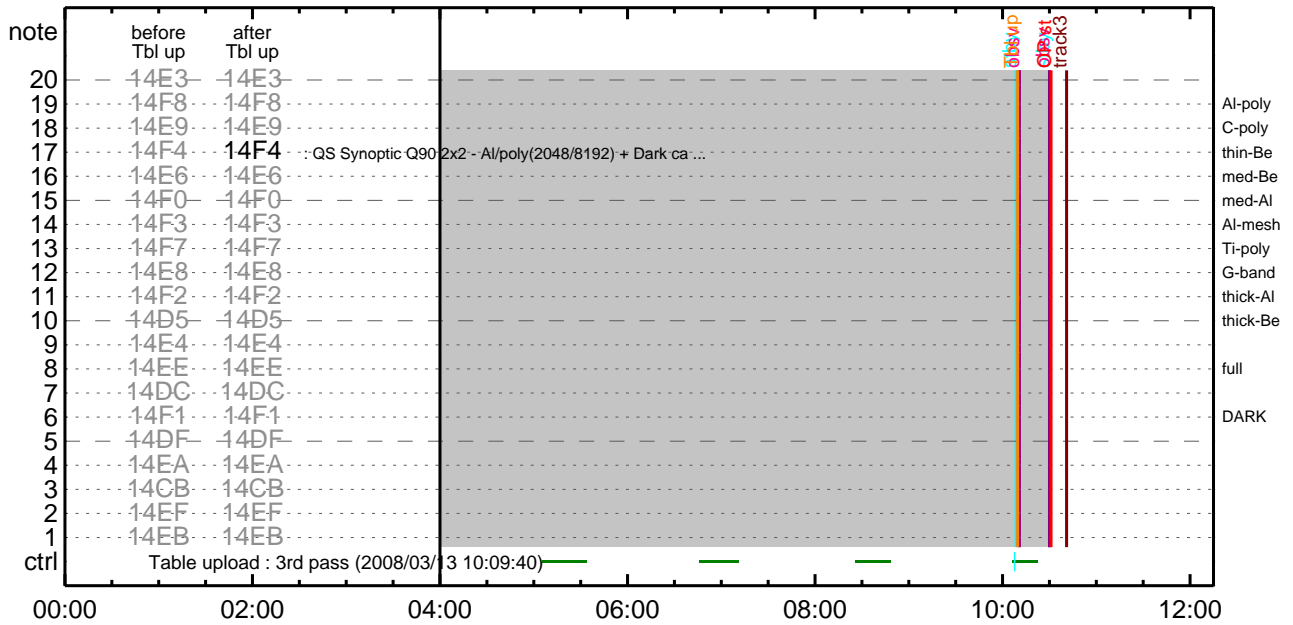

CMDI #0820 2008/03/13