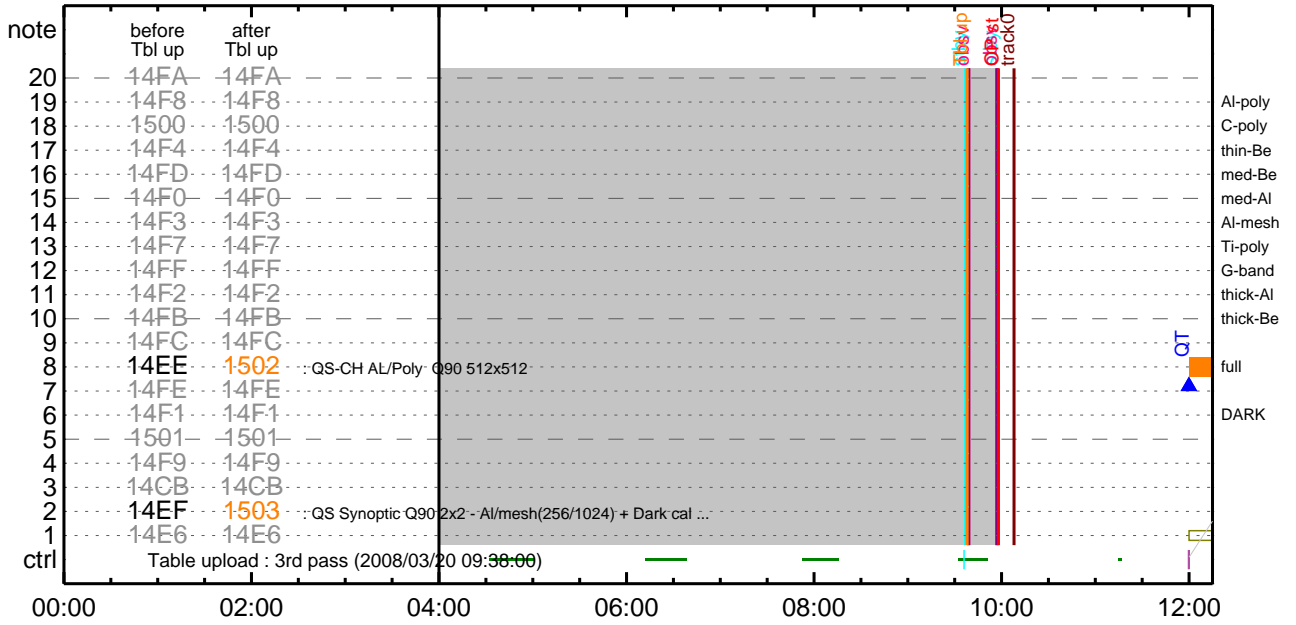

CMDI #0831 2008/03/20