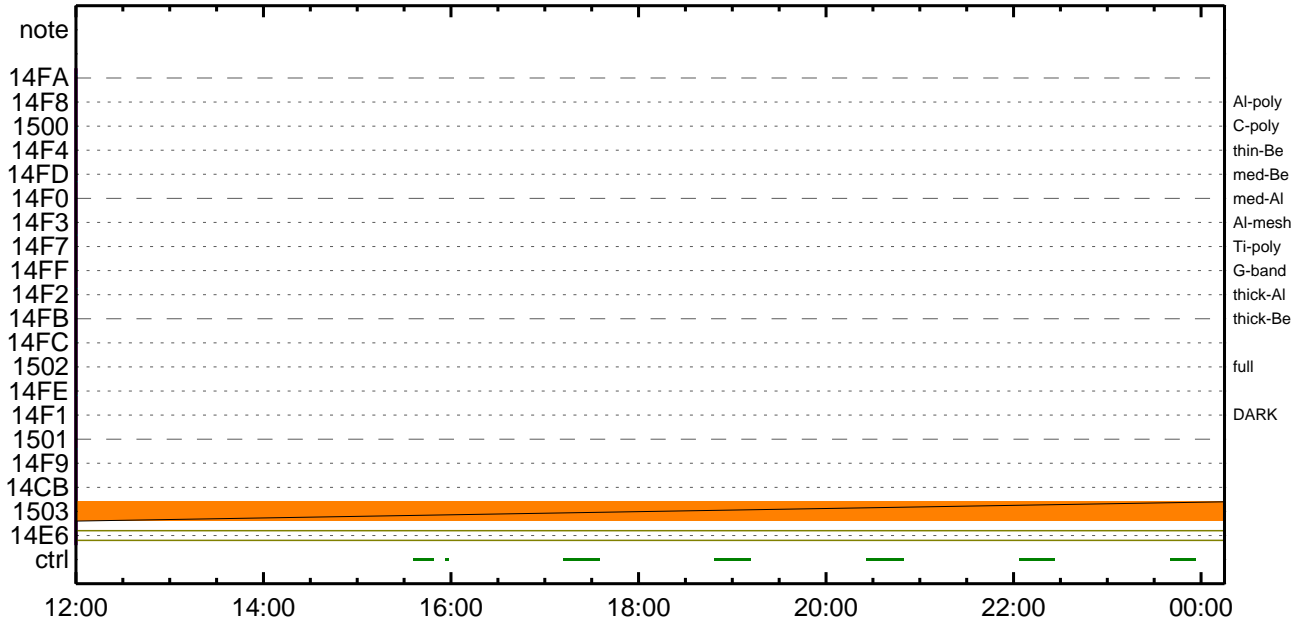

XOB #1503: QS Synoptic Q90 2x2 - Al/mesh(256/1024) + Dark cal(2048) + Ti-poly(4096/16384ms) + G-band(16)												
Term		Pointing (x, y)					Comment					
03/20 17:50:00 - 03/22 10:40:00		Fixed (0.0, 0.0)					synoptic, shifted -12.0 min, at 17:48:00 and 06:00:00 (21 Mar) UT.					
PROG= 02 1-time(s)												
└─ Subr= 1 1-time(s) 2.0sec												
└─ Seqn= 54 1-time(s) 2.0sec												
Open/Al-mesh		Open/Ti-poly		close	Safe	Norm	250ms	Obs	2x2	2048x2048 (1024, 1024)		30% 0 0 2.0sec
Open/Al-mesh		Open/Ti-poly		close	Safe	Norm	1.00s	Obs	2x2	2048x2048 (1024, 1024)		30% 0 0 2.0sec
└─ Seqn= 4 1-time(s) 2.0sec												
Open/Al-mesh		Open/Al-mesh		close	Safe	Dark	500ms	Obs	2x2	2048x2048 (1024, 1024)		30% 0 0 2.0sec
└─ Seqn= 93 1-time(s) 2.0sec												
Open/Ti-poly		Open/thick-Al		close	Safe	Norm	4.00s	Obs	2x2	2048x2048 (1024, 1024)		30% 0 0 2.0sec
Open/Ti-poly		Open/thick-Al		close	Safe	Norm	16.0s	Obs	2x2	2048x2048 (1024, 1024)		30% 0 0 2.0sec
└─ Seqn= 46 1-time(s) 2.0sec												
Open/G-band		Open/G-band		open	Safe	Norm	16ms	Obs	2x2	2048x2048 (1024, 1024)		30% 0 0 2.0sec
Default Filter	Thicker Filter	VLS	mode	image	Exp.	CCD	Bin	ROI: size (center)		Comp.	AEC Buffer	Interval

* * * * *

Flare Detection

* * * * *

NOT USED

CMDI #0831 2008/03/20

CMDI #0831 2008/03/20

CMDI #0831 2008/03/21

CMDI #0831 2008/03/21