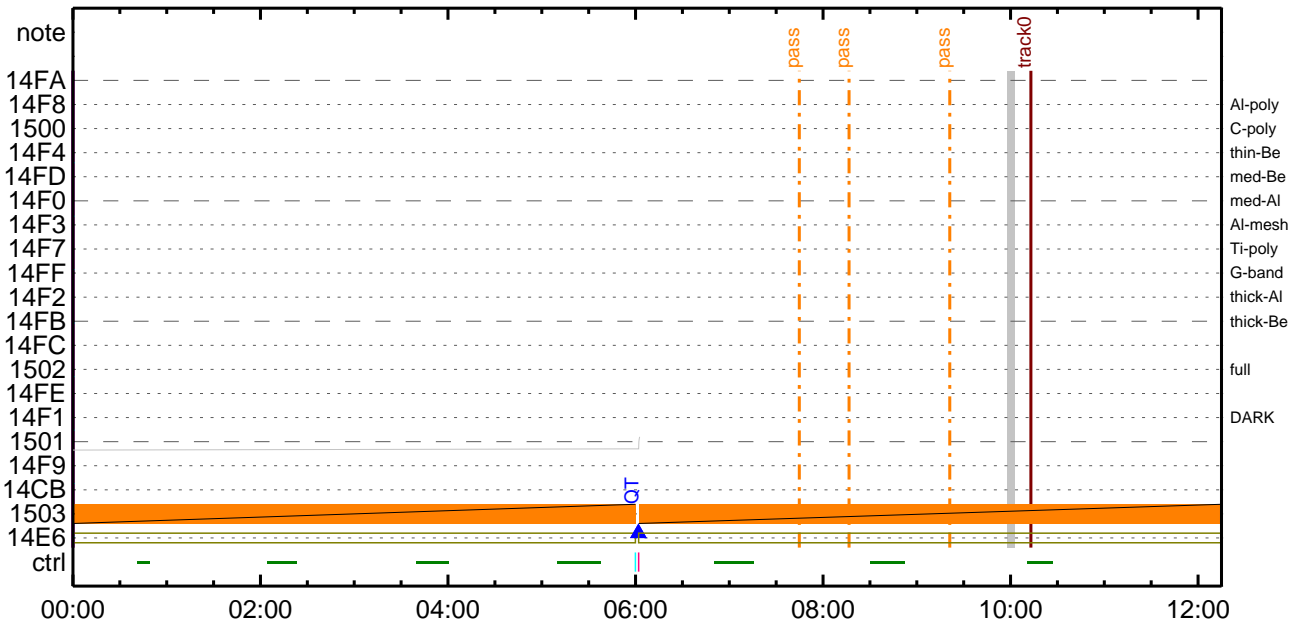

XOB #1503: QS Synoptic Q90 2x2 - Al/mesh(256/1024) + Dark cal(2048) + Ti-poly(4096/16384ms) + G-band(16)												
Term		Pointing (x, y)					Comment					
03/20 17:50:00 - 03/22 10:40:00		Fixed (0.0, 0.0)					synoptic, shifted -12.0 min, at 17:48:00 and 06:00:00 (21 Mar) UT.					
PROG= 02 1-time(s)												
└─ Subr= 1 1-time(s) 2.0sec												
└─ Seqn= 54 1-time(s) 2.0sec												
Open/Al-mesh		Open/Ti-poly		close	Safe	Norm	250ms	Obs	2x2	2048x2048 (1024, 1024)		30% 0 0 2.0sec
Open/Al-mesh		Open/Ti-poly		close	Safe	Norm	1.00s	Obs	2x2	2048x2048 (1024, 1024)		30% 0 0 2.0sec
└─ Seqn= 4 1-time(s) 2.0sec												
Open/Al-mesh		Open/Al-mesh		close	Safe	Dark	500ms	Obs	2x2	2048x2048 (1024, 1024)		30% 0 0 2.0sec
└─ Seqn= 93 1-time(s) 2.0sec												
Open/Ti-poly		Open/thick-Al		close	Safe	Norm	4.00s	Obs	2x2	2048x2048 (1024, 1024)		30% 0 0 2.0sec
Open/Ti-poly		Open/thick-Al		close	Safe	Norm	16.0s	Obs	2x2	2048x2048 (1024, 1024)		30% 0 0 2.0sec
└─ Seqn= 46 1-time(s) 2.0sec												
Open/G-band		Open/G-band		open	Safe	Norm	16ms	Obs	2x2	2048x2048 (1024, 1024)		30% 0 0 2.0sec
Default Filter	Thicker Filter	VLS	mode	image	Exp.	CCD	Bin	ROI: size (center)		Comp.	AEC Buffer	Interval

* * * * *

Flare Detection

* * * * *

NOT USED

CMDI #0831 2008/03/20

CMDI #0831 2008/03/20

CMDI #0831 2008/03/21

CMDI #0831 2008/03/21