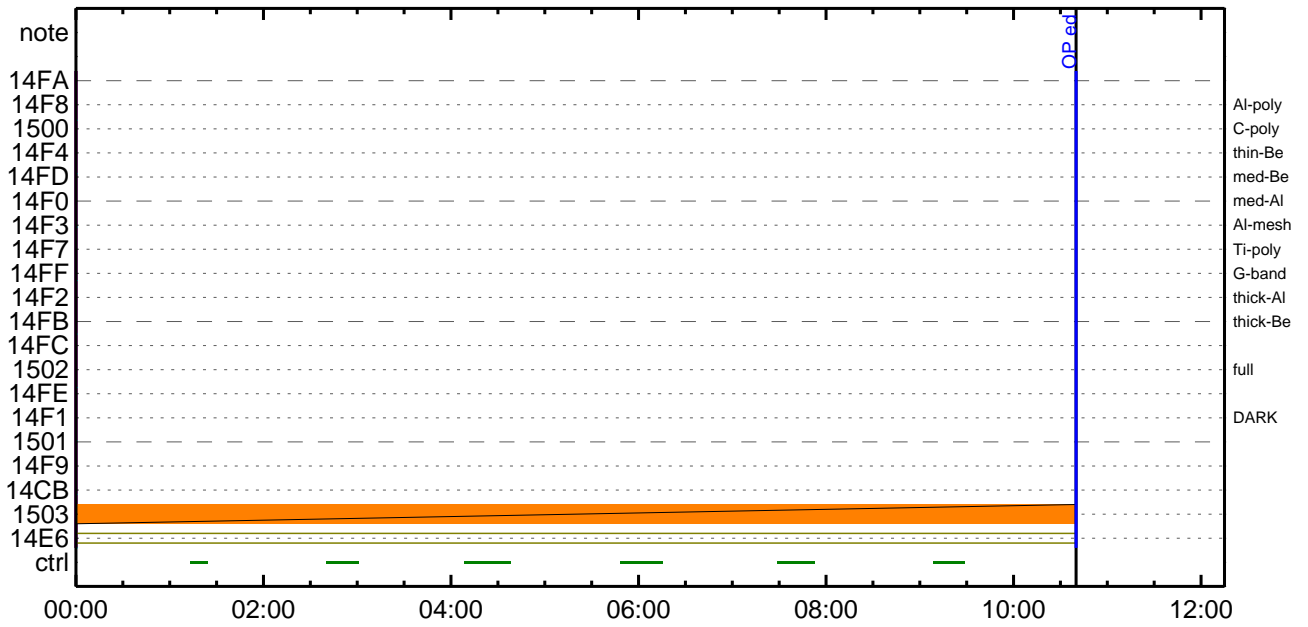

CMDI #0831 2008/03/22