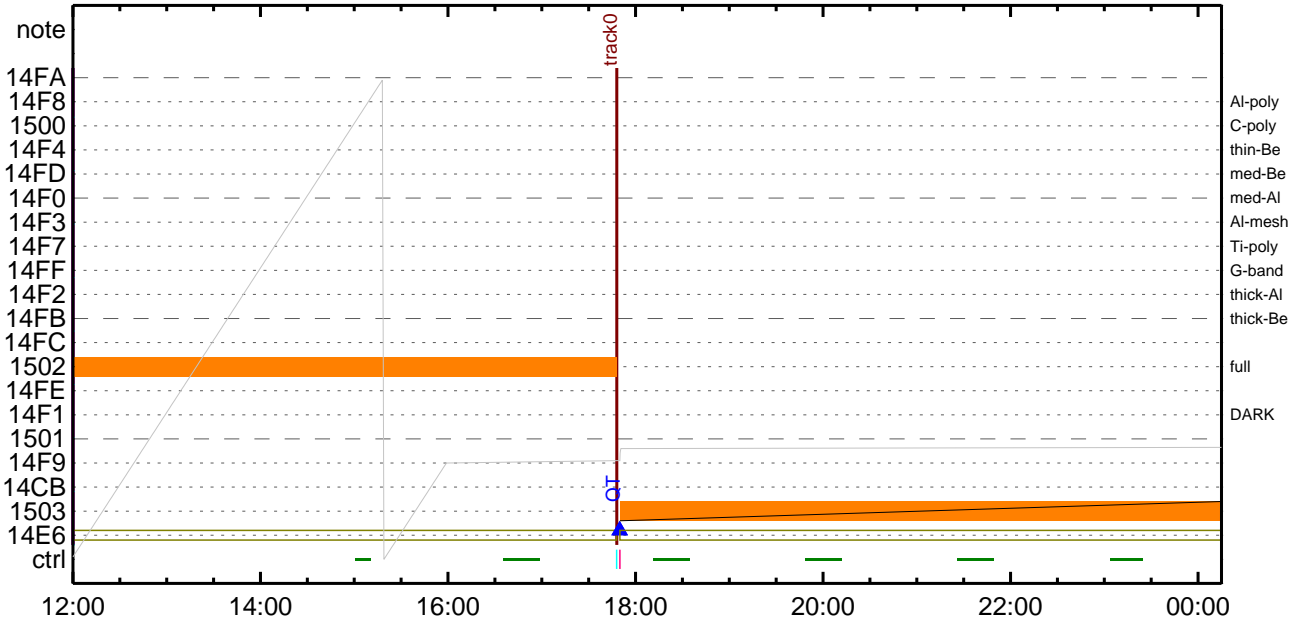

XOB #1503: QS Synoptic Q90 2x2 - Al/mesh(256/1024) + Dark cal(2048) + Ti-poly(4096/16384ms) + G-band(16)												
Term		Pointing (x, y)					Comment					
03/20 17:50:00 - 03/22 10:40:00		Fixed (0.0, 0.0)					synoptic, shifted -12.0 min, at 17:48:00 and 06:00:00 (21 Mar) UT.					
PROG= 02 1-time(s)												
└─ Subr= 1 1-time(s) 2.0sec												
└─ Seqn= 54 1-time(s) 2.0sec												
Open/Al-mesh		Open/Ti-poly		close	Safe	Norm	250ms	Obs	2x2	2048x2048 (1024, 1024)		30% 0 0 2.0sec
Open/Al-mesh		Open/Ti-poly		close	Safe	Norm	1.00s	Obs	2x2	2048x2048 (1024, 1024)		30% 0 0 2.0sec
└─ Seqn= 4 1-time(s) 2.0sec												
Open/Al-mesh		Open/Al-mesh		close	Safe	Dark	500ms	Obs	2x2	2048x2048 (1024, 1024)		30% 0 0 2.0sec
└─ Seqn= 93 1-time(s) 2.0sec												
Open/Ti-poly		Open/thick-Al		close	Safe	Norm	4.00s	Obs	2x2	2048x2048 (1024, 1024)		30% 0 0 2.0sec
Open/Ti-poly		Open/thick-Al		close	Safe	Norm	16.0s	Obs	2x2	2048x2048 (1024, 1024)		30% 0 0 2.0sec
└─ Seqn= 46 1-time(s) 2.0sec												
Open/G-band		Open/G-band		open	Safe	Norm	16ms	Obs	2x2	2048x2048 (1024, 1024)		30% 0 0 2.0sec
Default Filter	Thicker Filter	VLS	mode	image	Exp.	CCD	Bin	ROI: size (center)		Comp.	AEC Buffer	Interval

* * * * *

Flare Detection

* * * * *

NOT USED

CMDI #0831 2008/03/20

CMDI #0831 2008/03/20

CMDI #0831 2008/03/21

CMDI #0831 2008/03/21