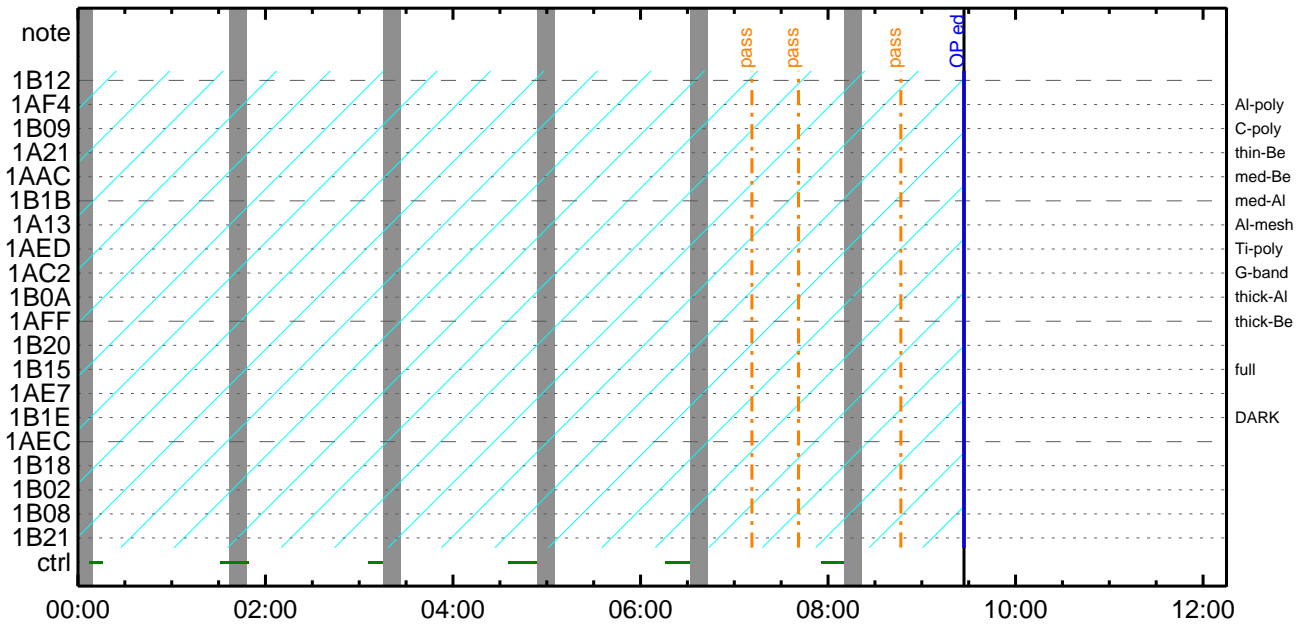

CMDI #0846 2016/04/16

*** OP Sequence for XRT ***

2016/04/12	10:44:00.0	AOCS_ORe-point_Start_1_OG [0x097]							
		AOCU_NM	5	02-76	00	de	f2	b5	9a
2016/04/12	12:30:00.0	AOCS_ORe-point_Start_2_OG [0x098]							
		AOCU_NM	5	02-76	01	00	00	00	00
2016/04/13	07:30:00.0	AOCS_ORe-point_Start_3_OG [0x099]							
		AOCU_NM	5	02-76	00	d4	8c	bb	65
2016/04/13	12:00:00.0	AOCS_ORe-point_Start_2_OG [0x098]							
		AOCU_NM	5	02-76	01	00	00	00	00
2016/04/14	06:15:00.0	XRT_TCIB_XRT_S_HTR_A_DIS_441_OG [0x1b9]							
		TCIB_XRT_S_HTR_A_DIS	0	04-C0					
2016/04/14	07:30:00.0	AOCS_ORe-point_Start_3_OG [0x099]							
		AOCU_NM	5	02-76	00	d4	8c	bb	65
2016/04/14	10:38:00.0	AOCS_ORe-point_Start_4_OG [0x09a]							
		AOCU_NM	5	02-76	00	00	00	00	00