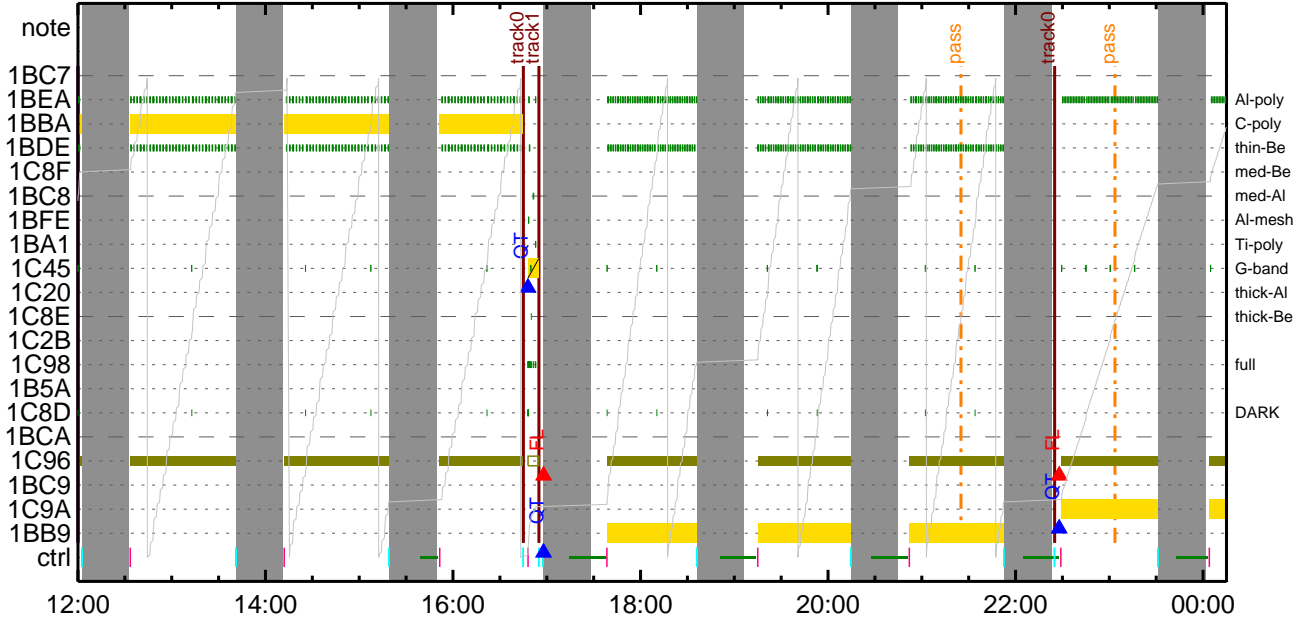

CMDI #0726 2021/07/02