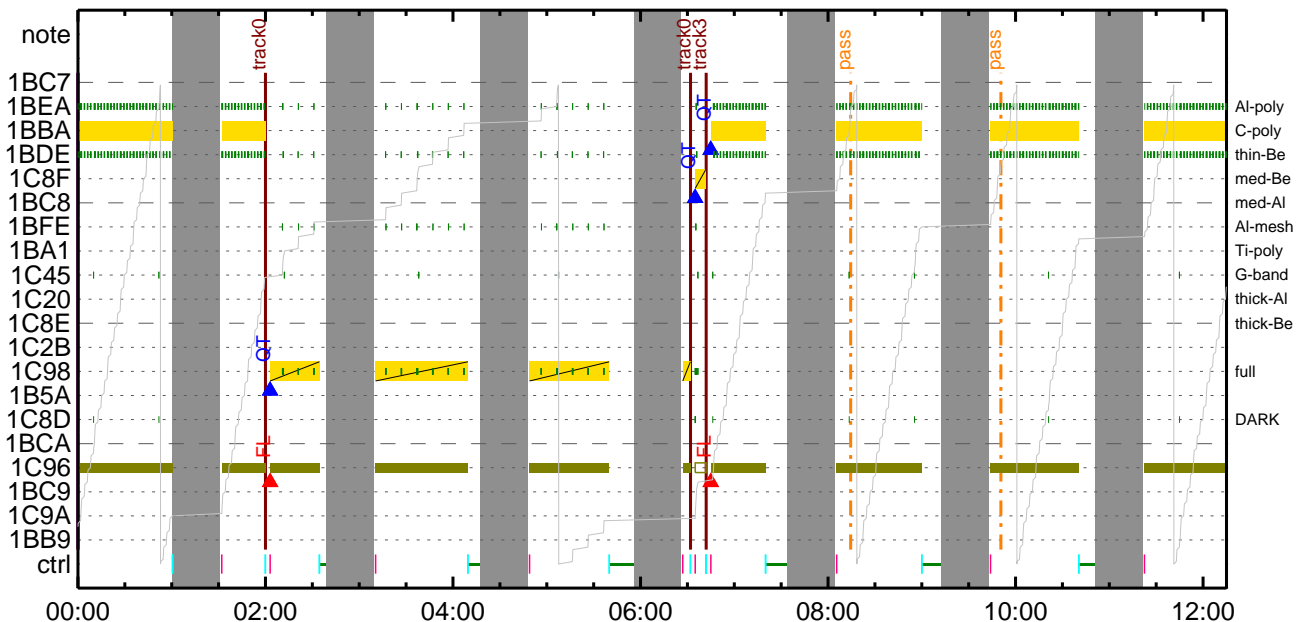

CMDI #0726 2021/06/30