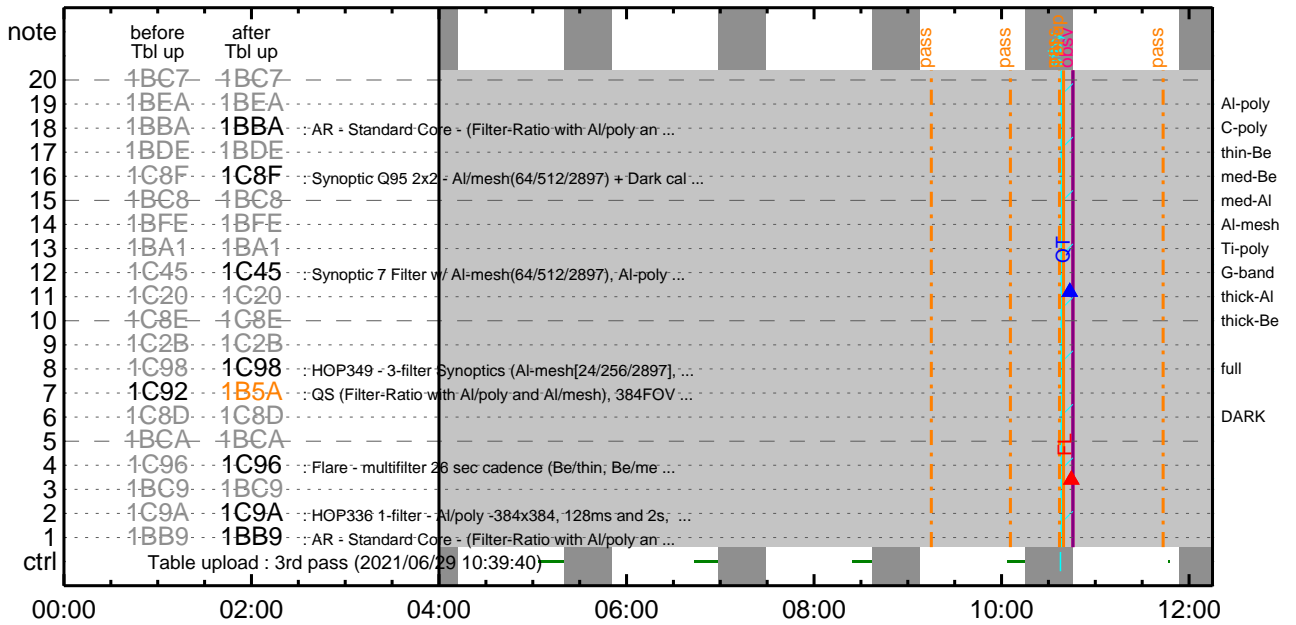

CMDI #0726 2021/06/29