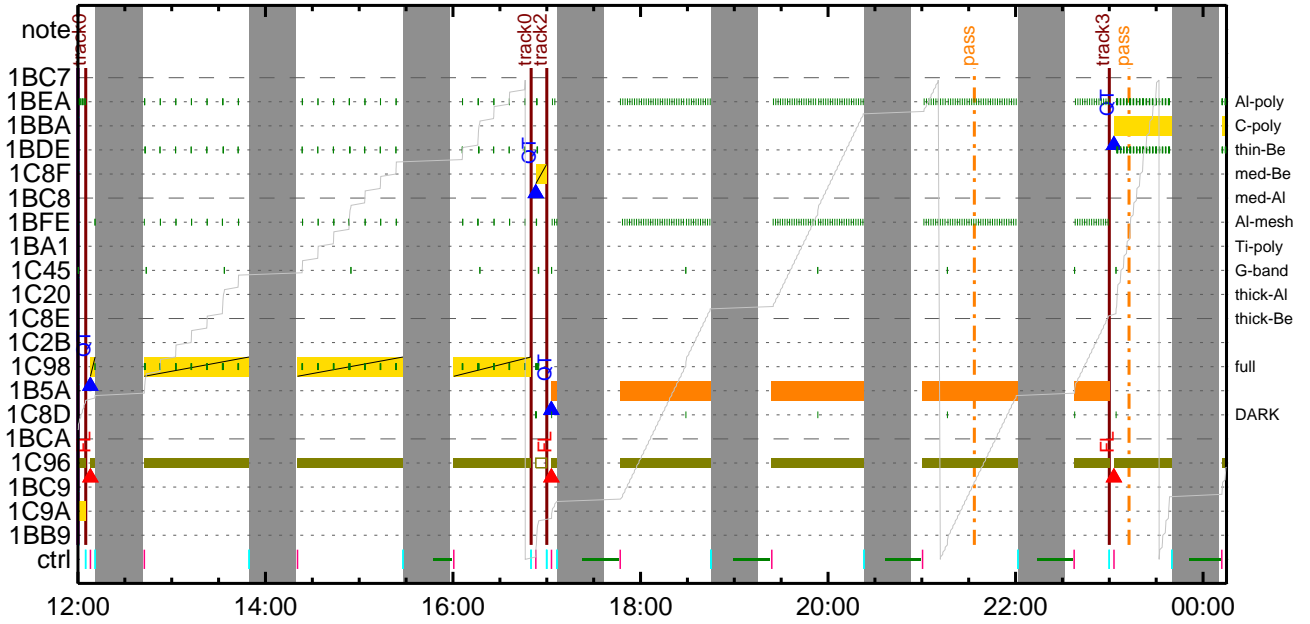

CMDI #0726 2021/07/05