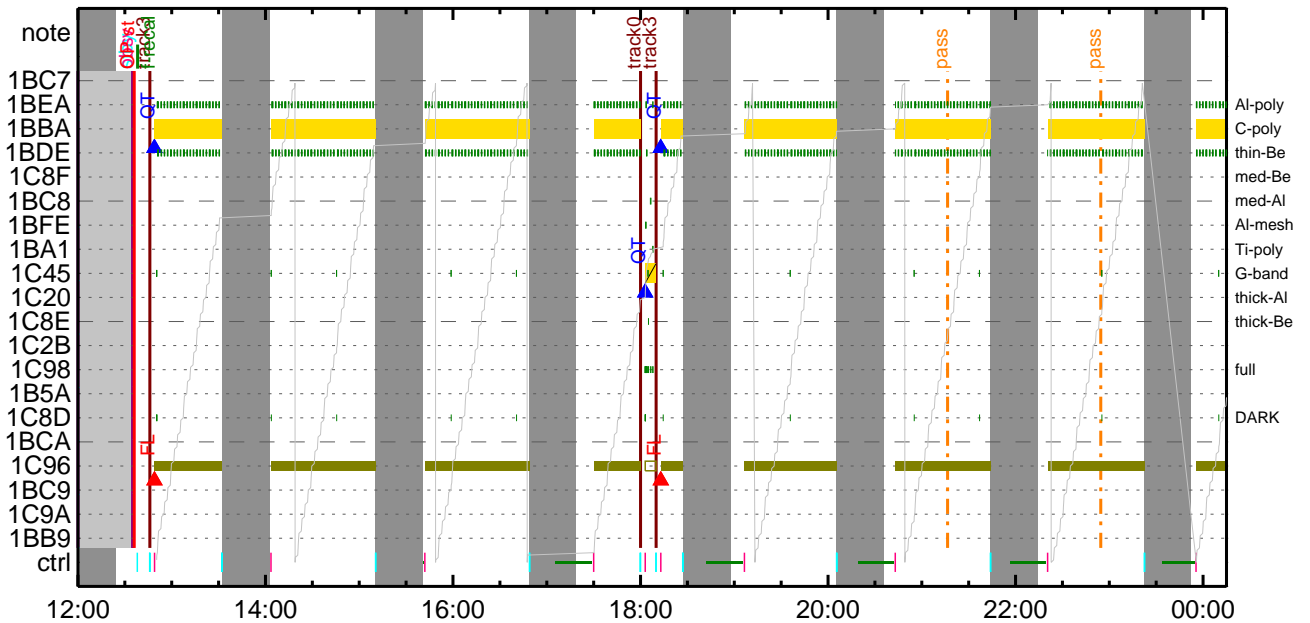

CMDI #0726 2021/06/29