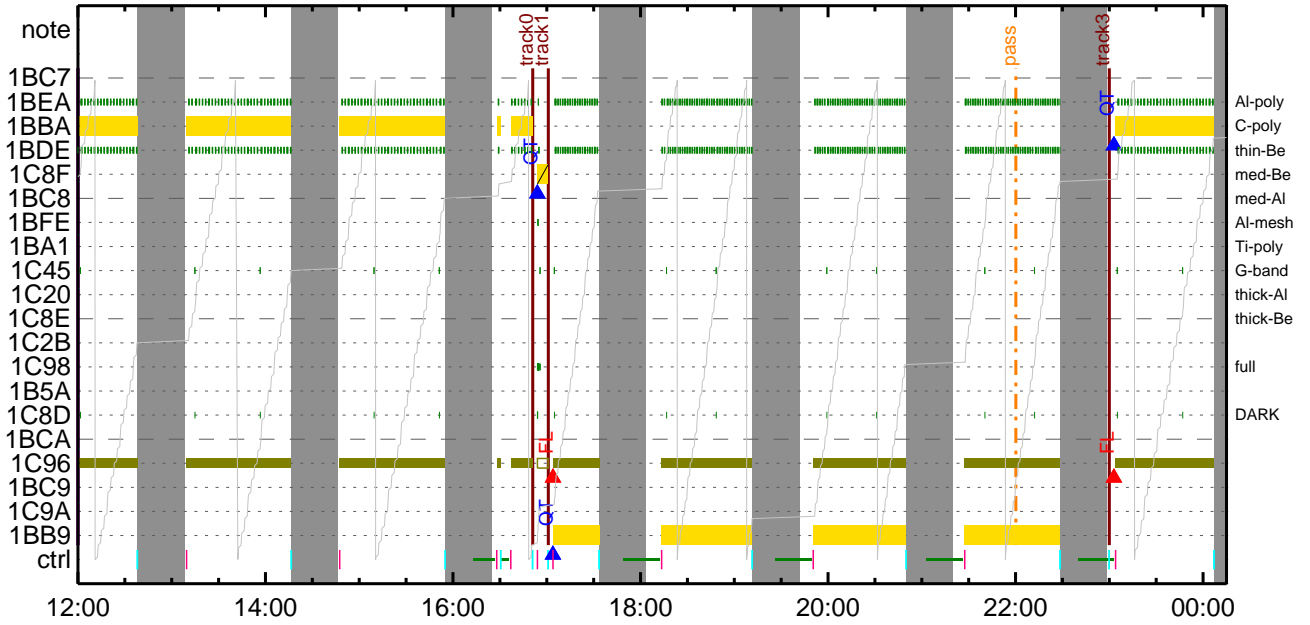

CMDI #0726 2021/07/03