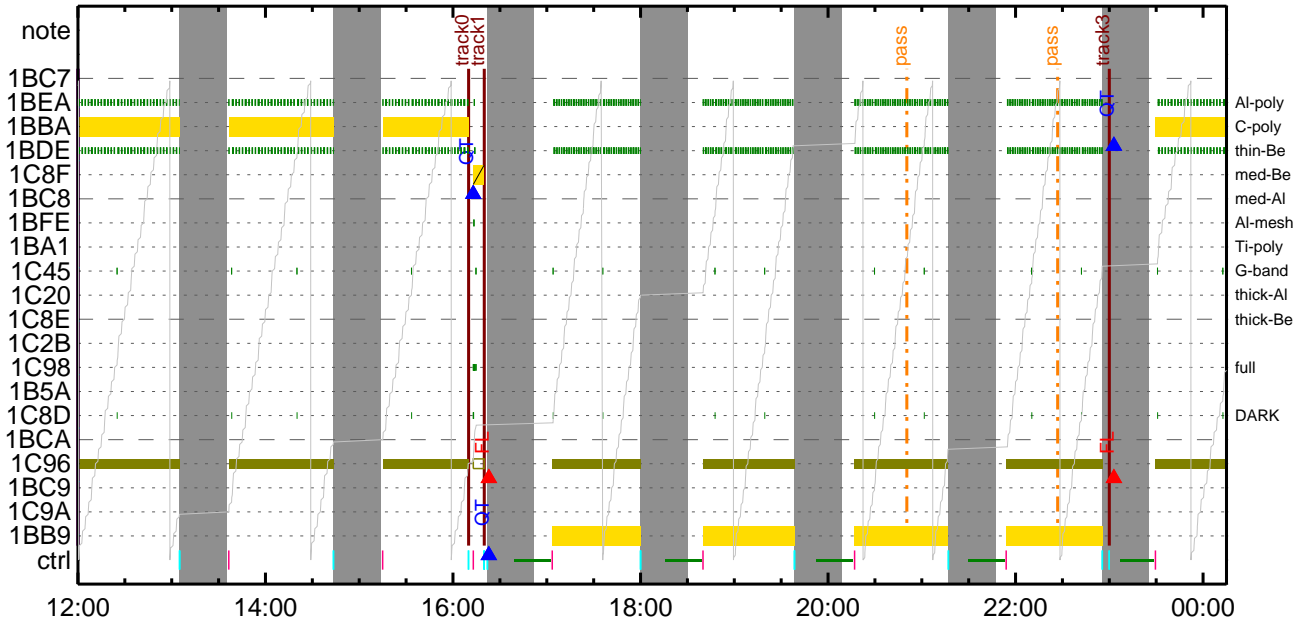

CMDI #0726 2021/07/01