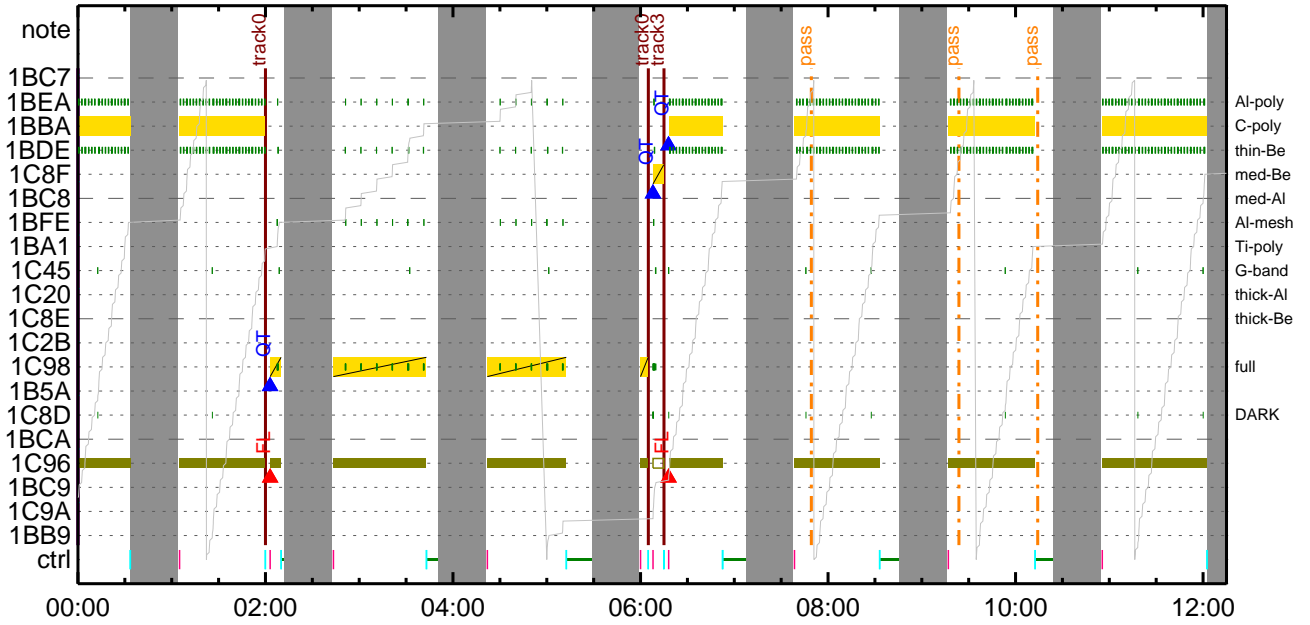

CMDI #0726 2021/07/02