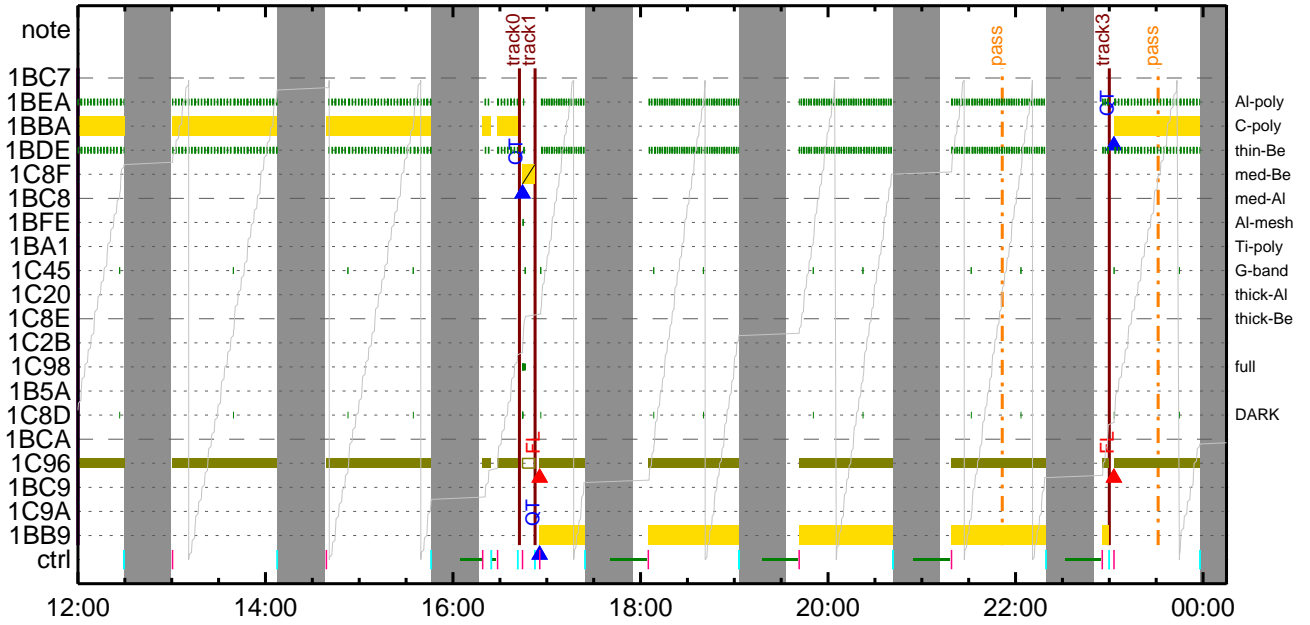

CMDI #0726 2021/06/30