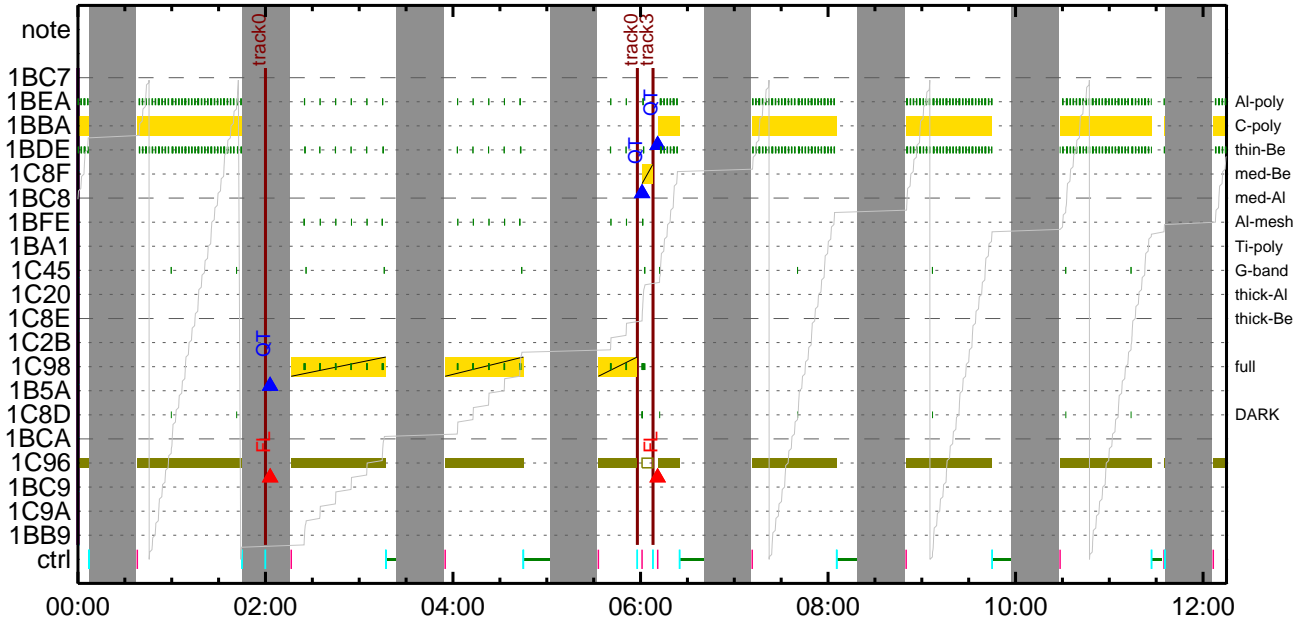

CMDI #0726 2021/07/04