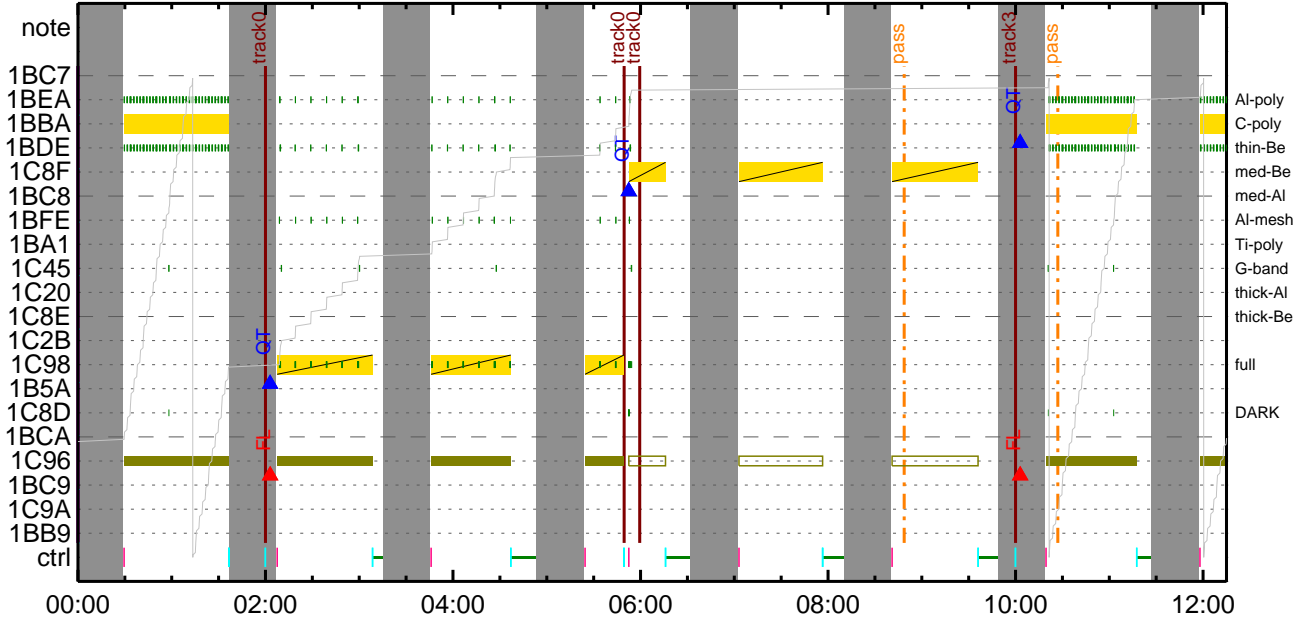

CMDI #0726 2021/07/01