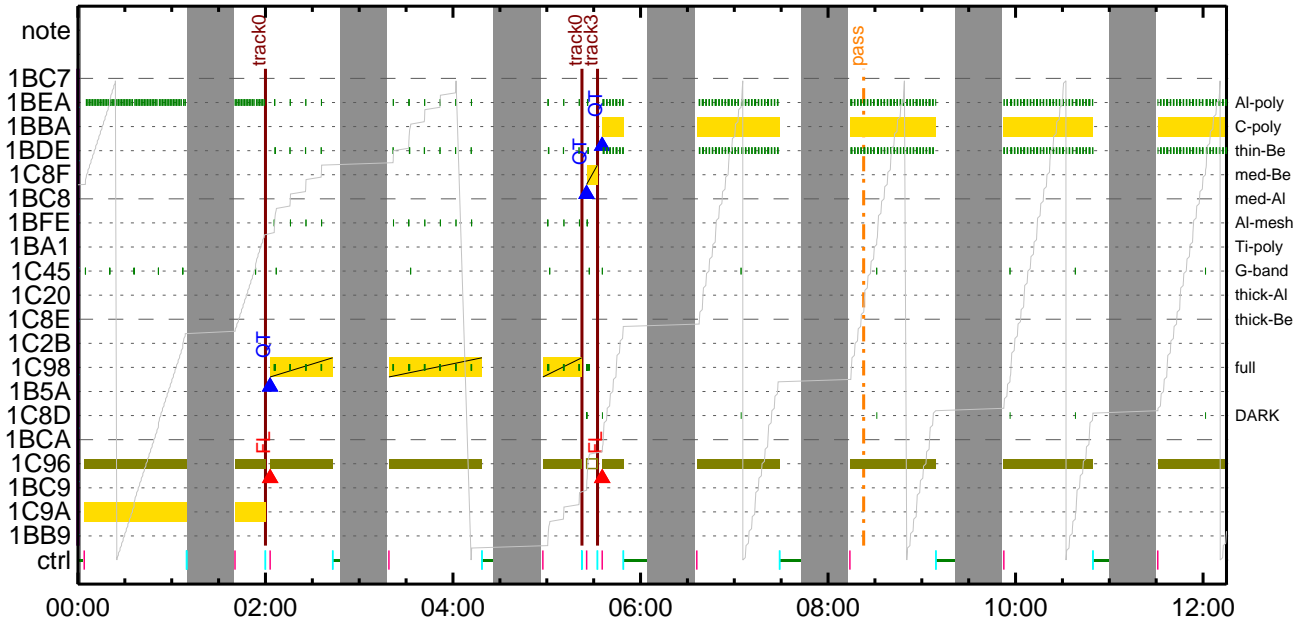

CMDI #0726 2021/07/03