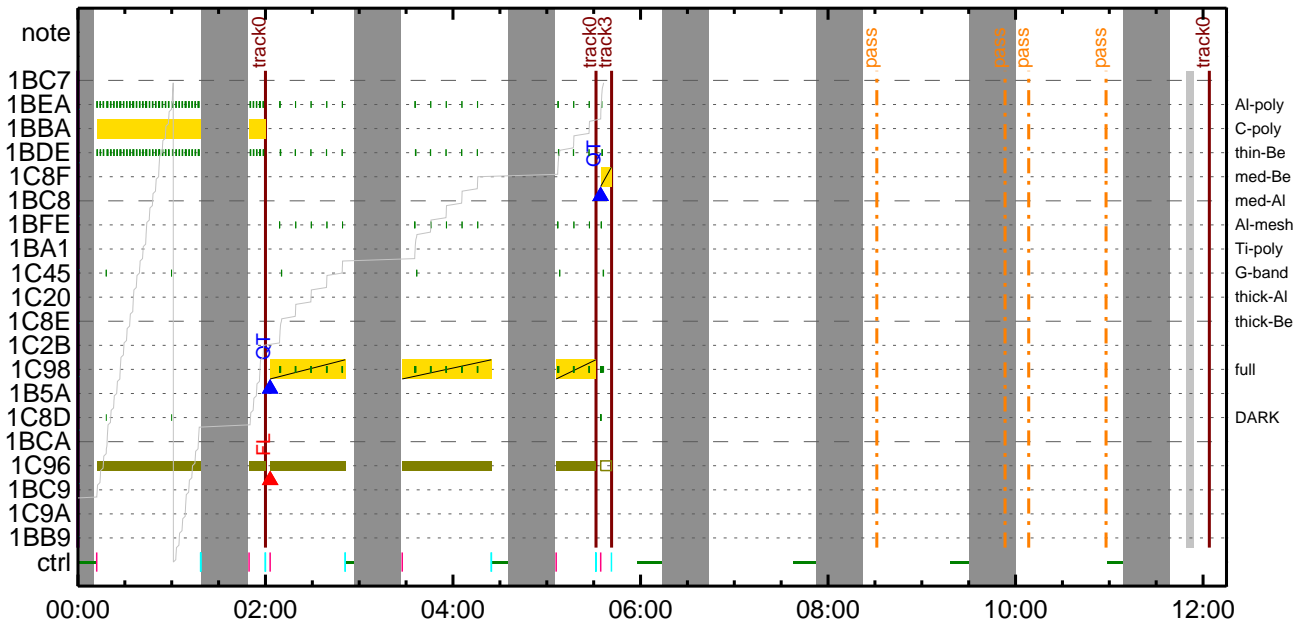

CMDI #0726 2021/07/06