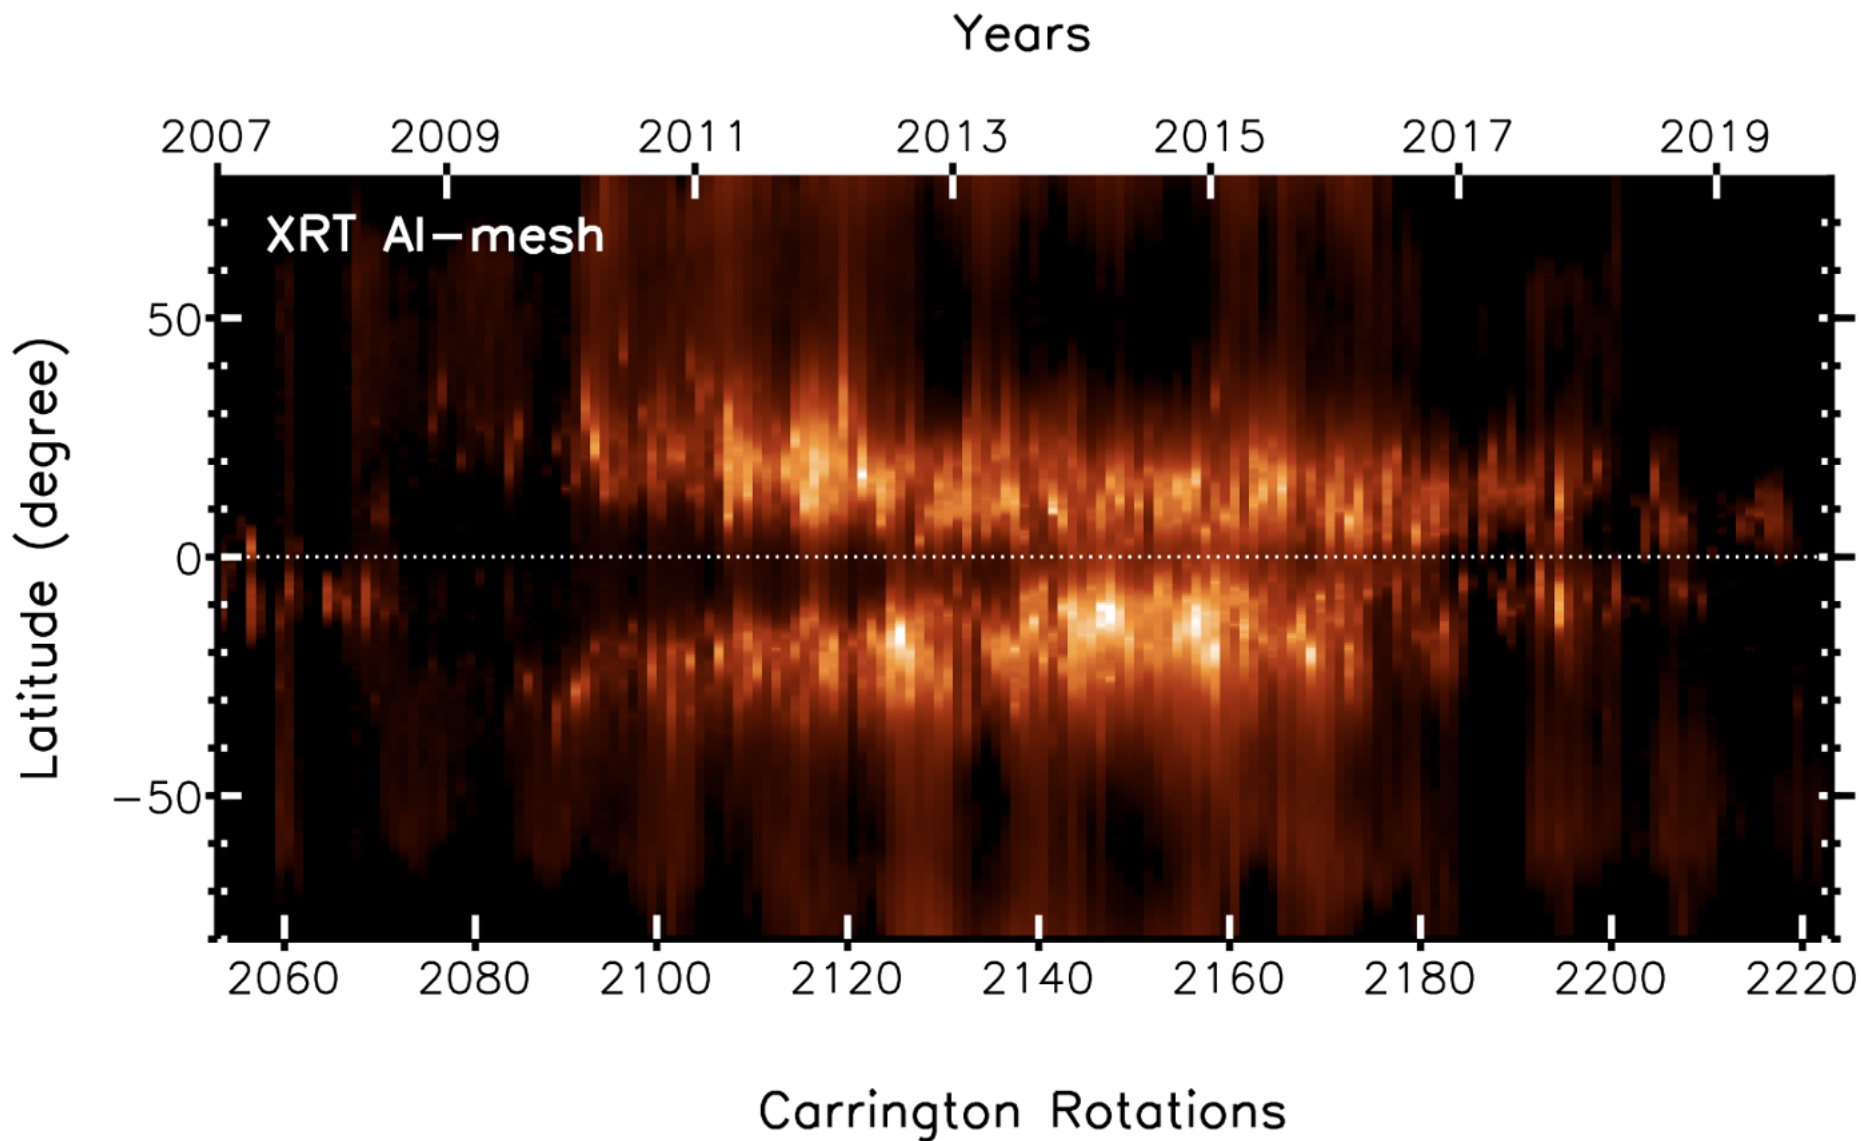

XRT Carrington Maps

<http://xrt.cfa.harvard.edu/carrington/>

On the cover: Deep observations of the Quiet Sun, <http://xrt.cfa.harvard.edu/xpow/20190814.html>

2019

January

S	M	T	W	T	F	S
		1	2	3	4	5
6	7	8	9	10	11	12
13	14	15	16	17	18	19
20	21	22	23	24	25	26
27	28	29	30	31		

February

S	M	T	W	T	F	S
					1	2
3	4	5	6	7	8	9
10	11	12	13	14	15	16
17	18	19	20	21	22	23
24	25	26	27	28		

March

S	M	T	W	T	F	S
					1	2
3	4	5	6	7	8	9
10	11	12	13	14	15	16
17	18	19	20	21	22	23
24	25	26	27	28	29	30
						31

April

S	M	T	W	T	F	S
	1	2	3	4	5	6
7	8	9	10	11	12	13
14	15	16	17	18	19	20
21	22	23	24	25	26	27
28	29	30				

May

S	M	T	W	T	F	S
		1	2	3	4	
5	6	7	8	9	10	11
12	13	14	15	16	17	18
19	20	21	22	23	24	25
26	27	28	29	30	31	

June

S	M	T	W	T	F	S
						1
2	3	4	5	6	7	8
9	10	11	12	13	14	15
16	17	18	19	20	21	22
23	24	25	26	27	28	29
						30

July

S	M	T	W	T	F	S
	1	2	3	4	5	6
7	8	9	10	11	12	13
14	15	16	17	18	19	20
21	22	23	24	25	26	27
28	29	30	31			

August

S	M	T	W	T	F	S	
					1	2	3
4	5	6	7	8	9	10	
11	12	13	14	15	16	17	
18	19	20	21	22	23	24	
25	26	27	28	29	30	31	

September

S	M	T	W	T	F	S
1	2	3	4	5	6	7
8	9	10	11	12	13	14
15	16	17	18	19	20	21
22	23	24	25	26	27	28
29	30					

October

S	M	T	W	T	F	S
		1	2	3	4	5
6	7	8	9	10	11	12
13	14	15	16	17	18	19
20	21	22	23	24	25	26
27	28	29	30	31		

November

S	M	T	W	T	F	S
					1	2
3	4	5	6	7	8	9
10	11	12	13	14	15	16
17	18	19	20	21	22	23
24	25	26	27	28	29	30

December

S	M	T	W	T	F	S
1	2	3	4	5	6	7
8	9	10	11	12	13	14
15	16	17	18	19	20	21
22	23	24	25	26	27	28
29	30	31